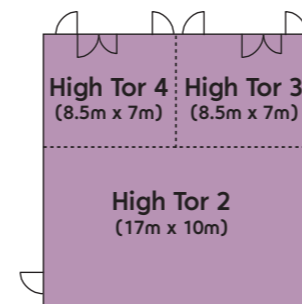

The Edge First Floor Conference Facilities

Fire Exit and stairs to ground floor

High Tor is a flexible meeting space which can be divided up into the following layouts

 Bookable event space

The Edge Ground Floor Conference Facilities