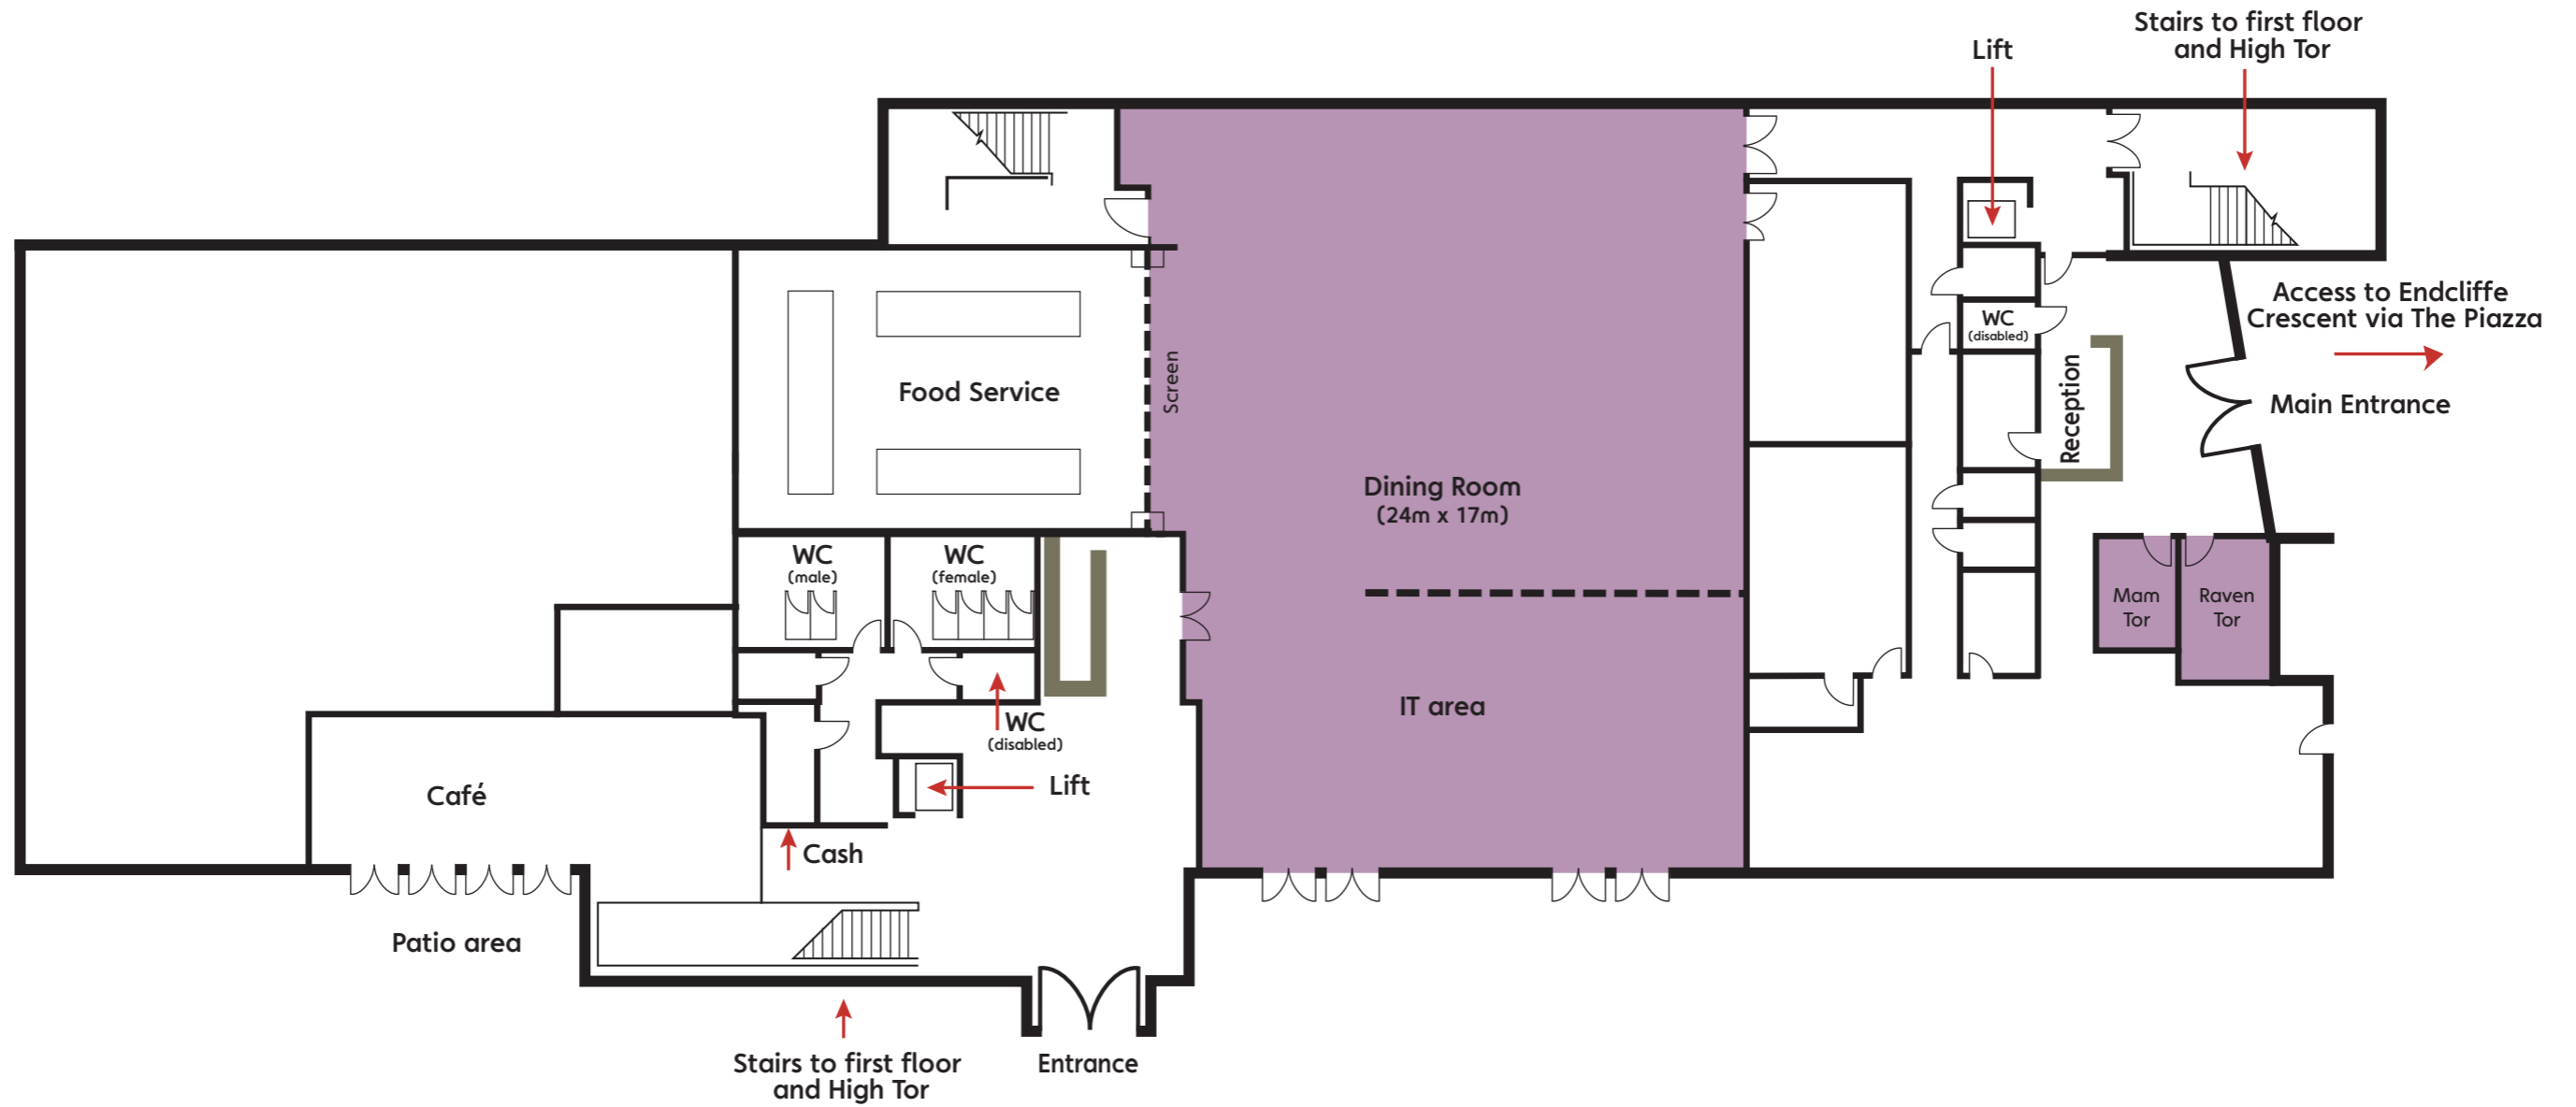

The Edge First Floor Conference Facilities

Fire Exit and stairs to ground floor

High Tor is a flexible meeting space which can be divided up into the following layouts

 Bookable event space

The Edge Ground Floor Conference Facilities

 Bookable event space