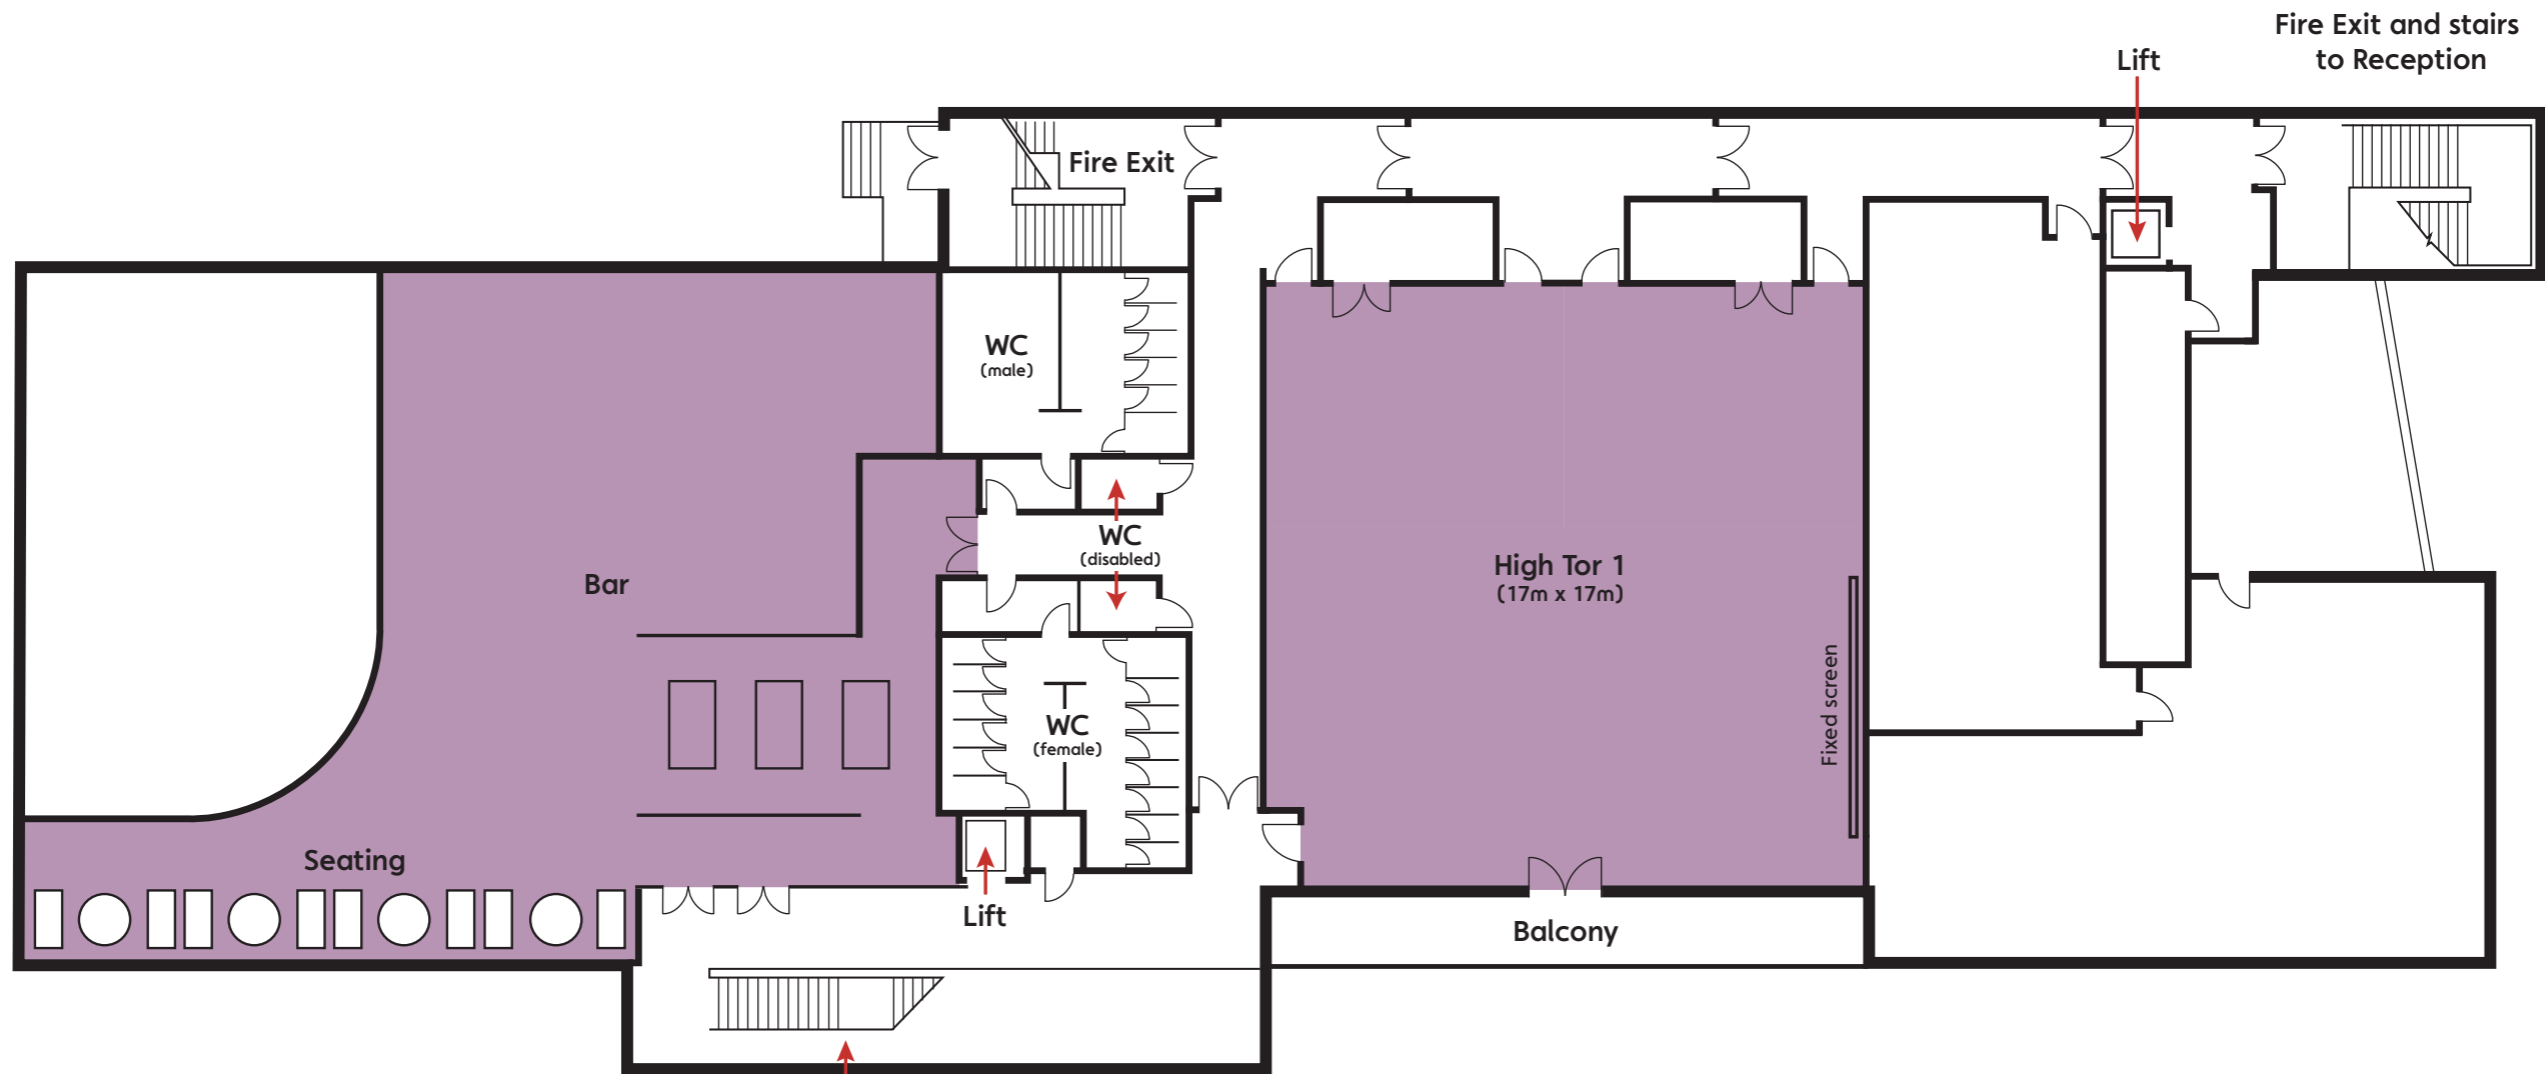

The Edge First Floor Conference Facilities

Fire Exit and stairs to ground floor

High Tor is a flexible meeting space which can be divided up into the following layouts

 Bookable event space

The Edge Ground Floor Conference Facilities

 Bookable event space