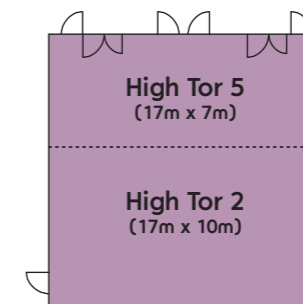

The Edge First Floor Conference Facilities

Fire Exit and stairs to ground floor

High Tor is a flexible meeting space which can be divided up into the following layouts

 Bookable event space

The Edge Ground Floor Conference Facilities